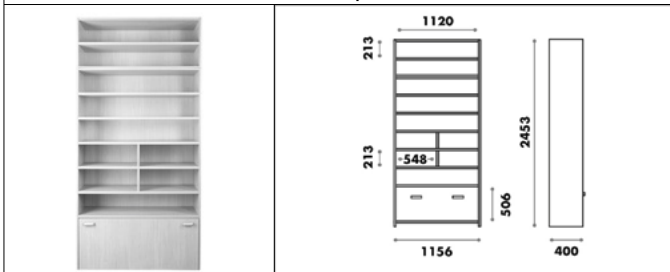

AER PES C 6 steps/decks+haltères+tiroir