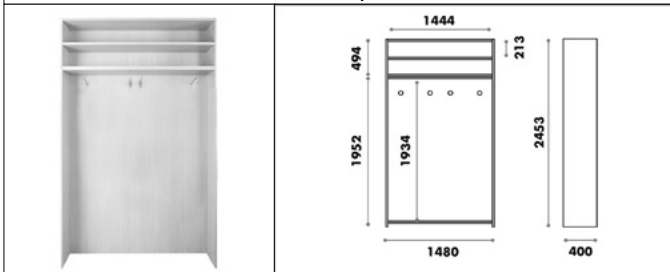

800/1156/1480
mm

Armoires

AEROBIC

AER BAR S 4 steps/decks+bâtons

AER PUM B 4 bosus+pump

AER BOS B 9 bosus

AER PUM S 2 steps/decks+pump

AER MAT S 2 steps/decks+-nattes